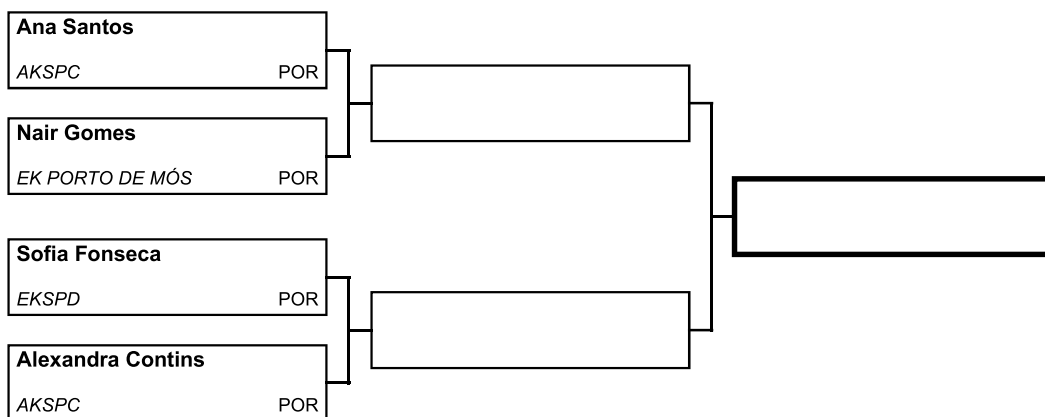

POOL: 1

CLASSIFICATION

1st

2nd

3rd

3rd

Referees