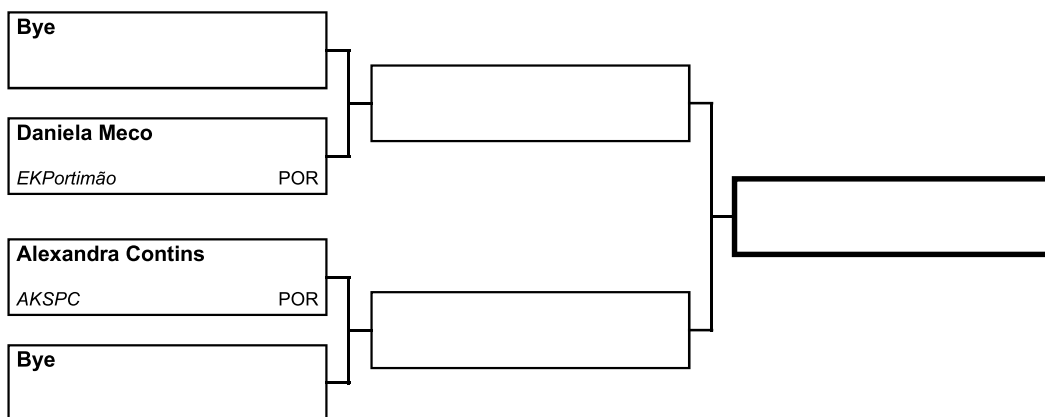

POOL: 1

CLASSIFICATION

1st

2nd

3rd

3rd

Referees