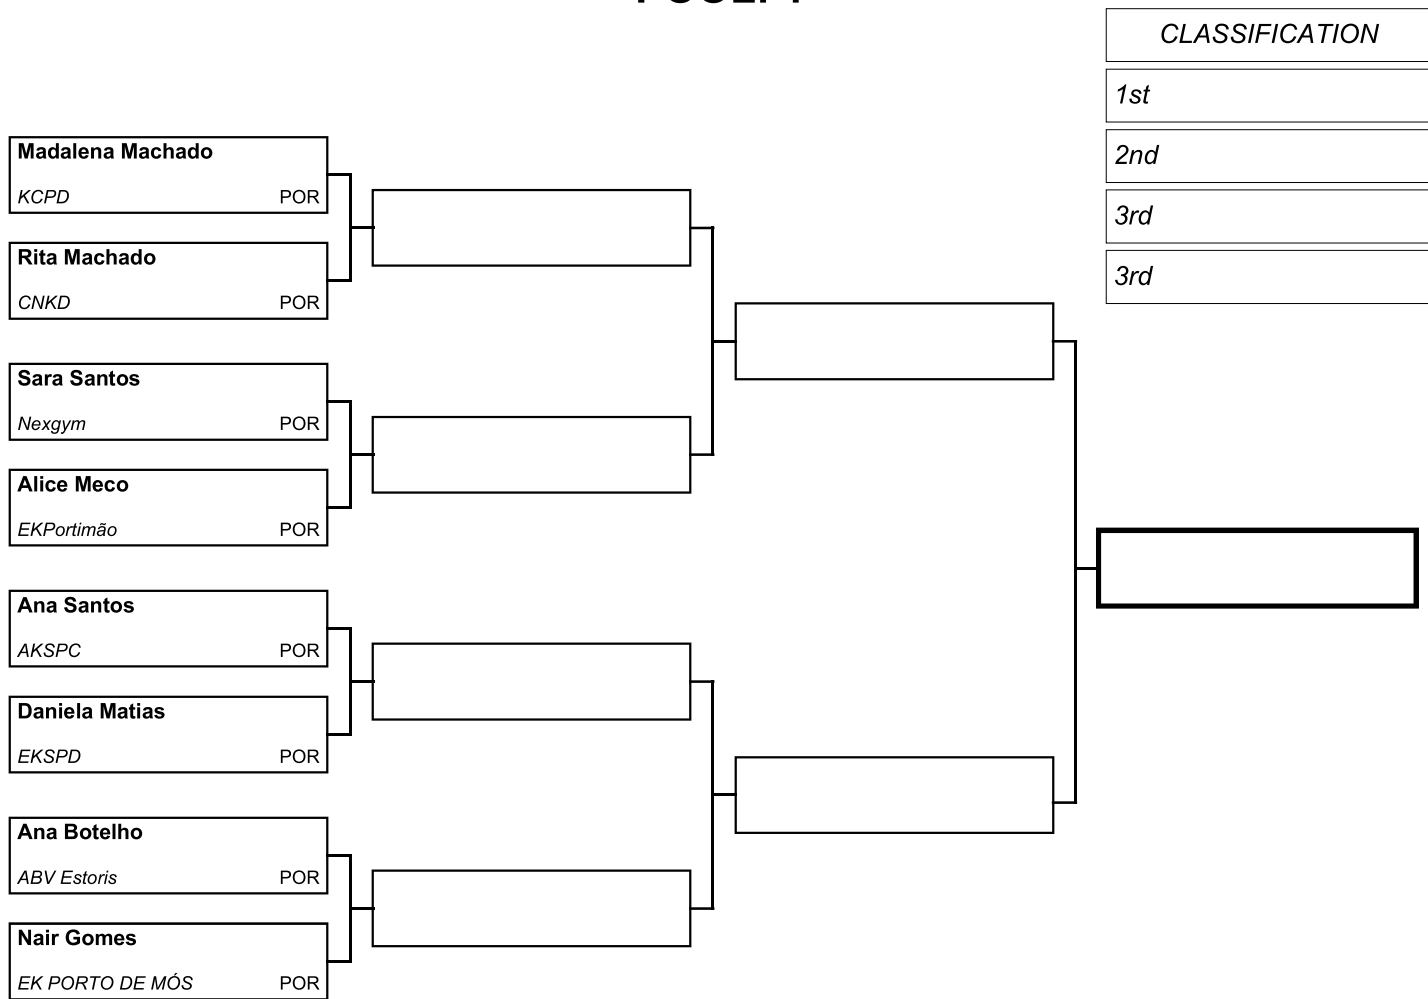

POOL: 1

REPECHAGE

Referees