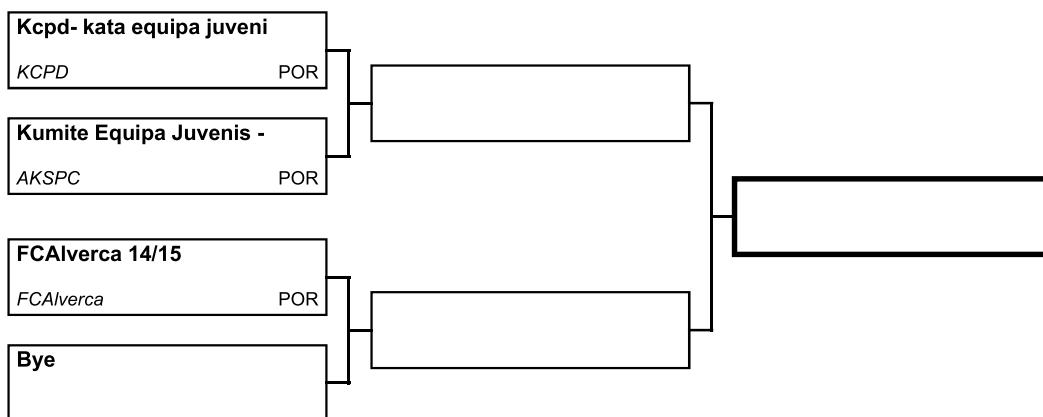

POOL: 1

CLASSIFICATION

1st

2nd

3rd

3rd

Referees