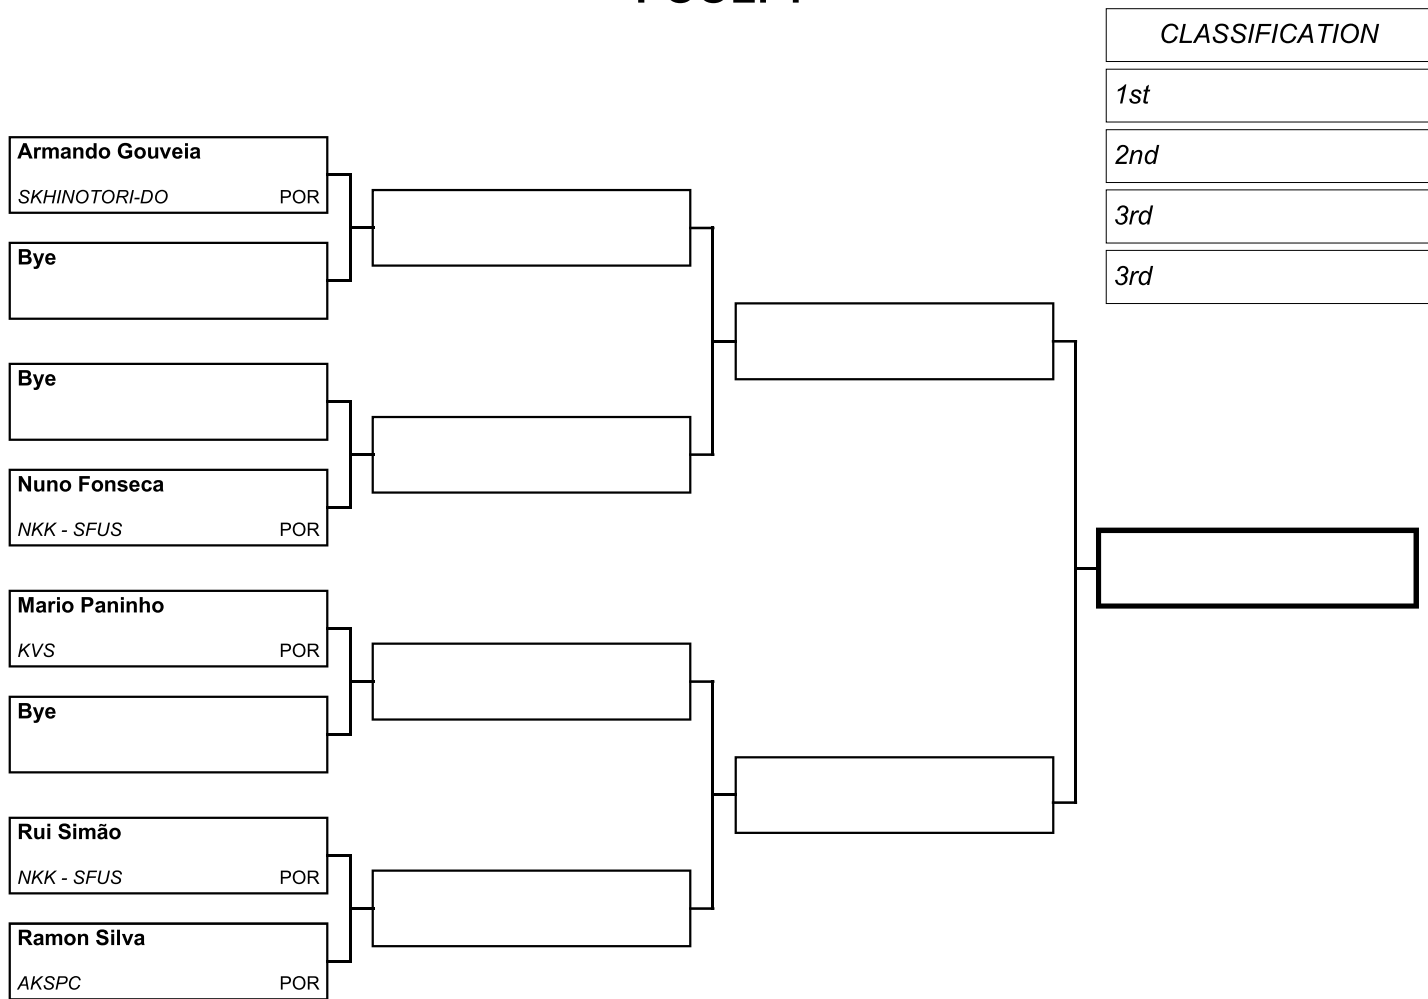

CLASSIFICATION

1st

2nd

3rd

3rd

Referees

--	--	--	--	--

POOL: 1